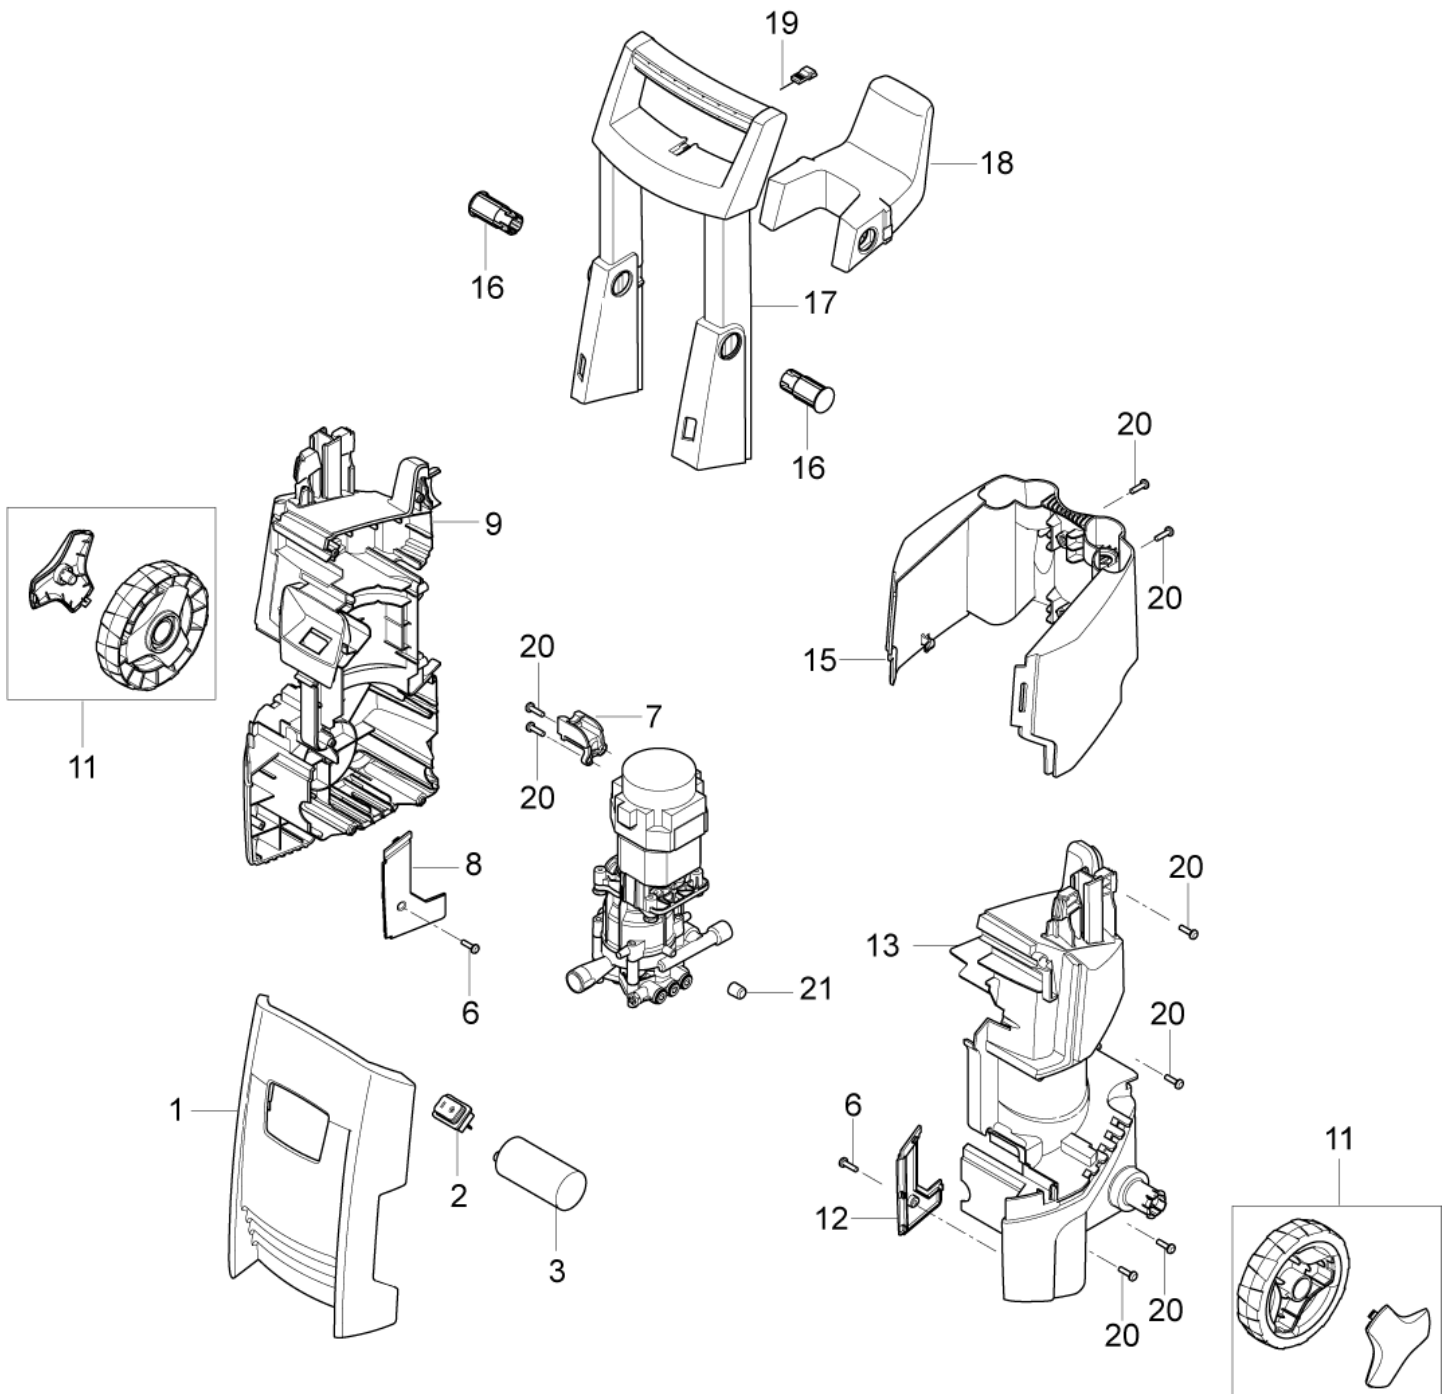

# Overview

C120.3 and C125.3

27-11-2010

Part List ID  
C120302

4

Pos	Part no.	Qty	Description	EAN
0	128500003	1	BOX 10PCS C120.3 C125.3	5703887108
01	127440241	1	FRONT COVER C120.3	5703887108
01	127440242	1	FRONT COVER 125.3	5703887108
02	127440198	1	MAIN SWITCH	5703887108
03	127440197	1	CAPACITOR 30UF 500V FOR 230V	5703887108
06	127440056	2	PLASTIC SCREW M4X16	5703887108
07	127440243	1	CABLE RELIEF BLACK	5703887108
08	127440244	1	RIGHT LEG COVER BLACK C120.3	5703887108
09	127440245	1	RIGHT CHASSIS BLACK	5703887108
11	127440098	2	WHEEL KIT BLUE CAP	5703887108
12	127440092	1	LEFT LEG COVER BLACK C120.3	5703887108
13	127440246	1	LEFT CHASSIS BLACK	5703887108
15	127440247	1	REAR COVER BLACK	5703887108
16	127440066	2	PLUG FOR HOSE HOOK BLACK	5703887107
17	127440067	1	HANDLE	5703887107
18	127440068	1	HOSE HOOK	5703887107
19	127440205	1	CLEANING TOOL BLACK	5703887103
20	101814782	8	SCREW PT KB50X18	4005337170
21	128500029	1	RUBBER MOUNT KIT	5703887108