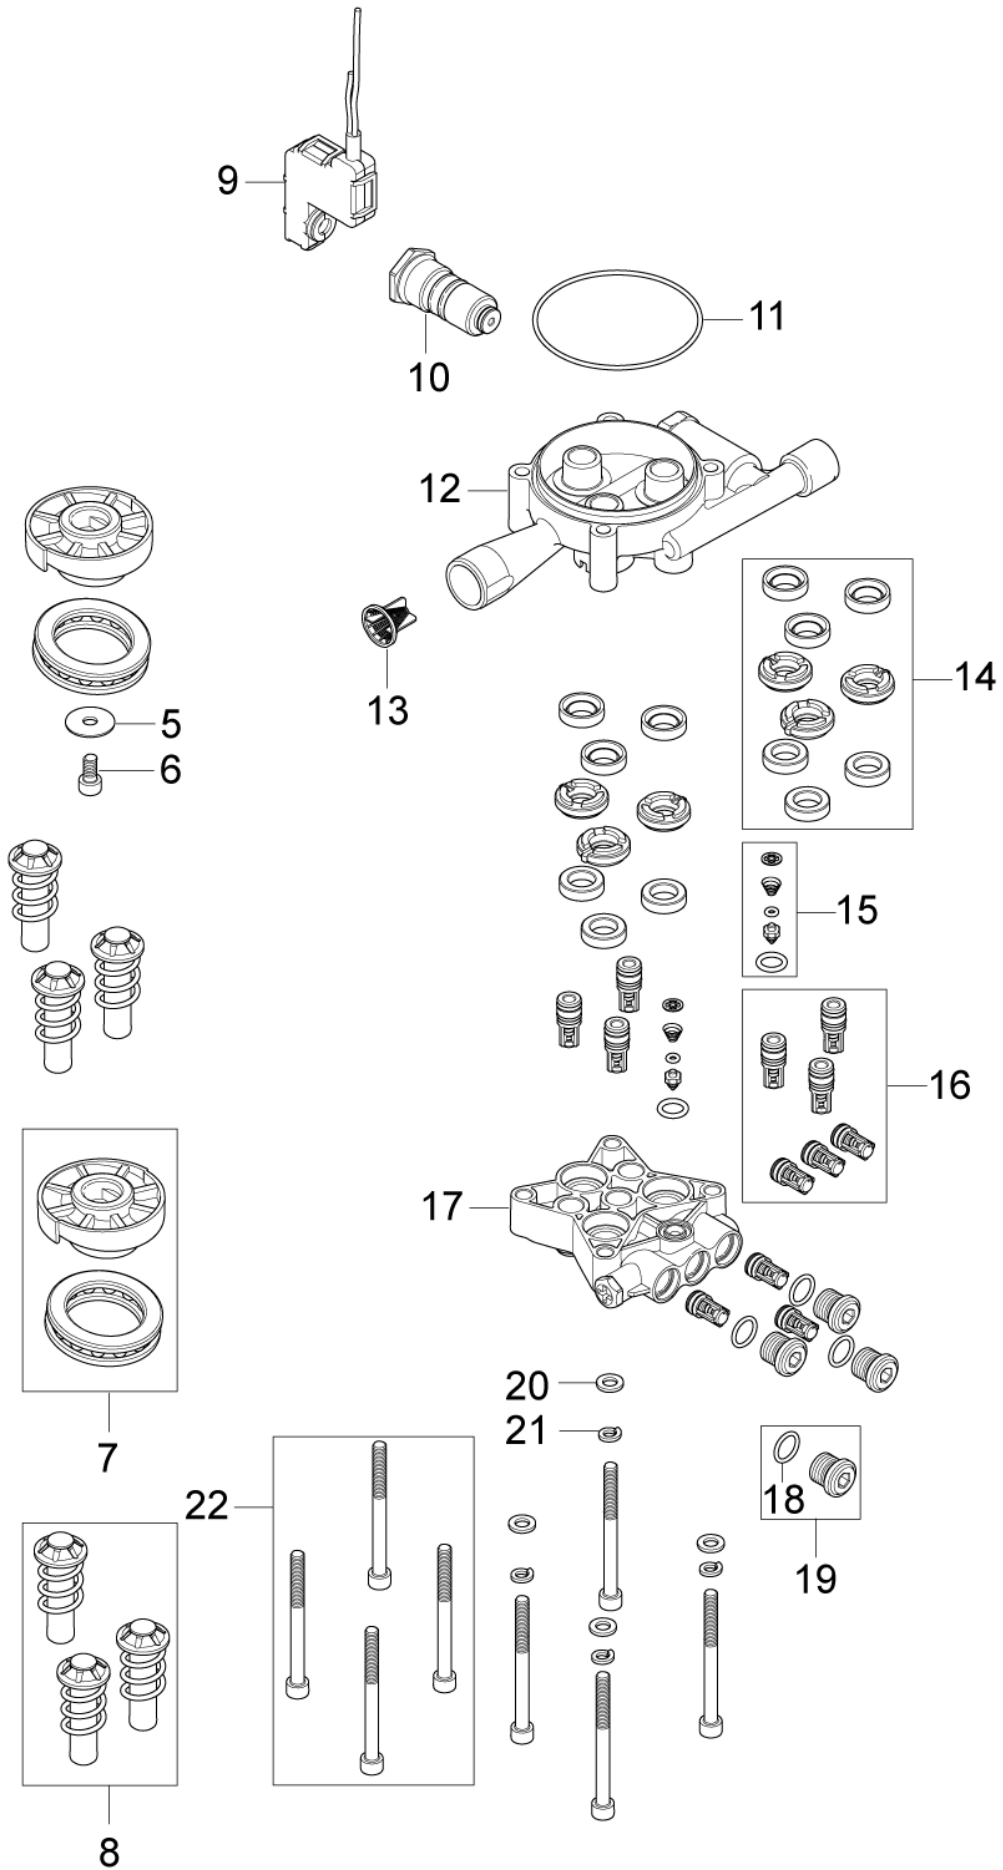

Motor pump unit

C120.3 and C125.3

27-11-2010

Part List ID

C120306

5

Motor pump unit

C120.3 and C125.3

27-11-2010

Part List ID

C120306

6

Pos	Part no.	Qty	Description	EAN
05	127130066	1	WASHER D22XD6.4X1.5	5703887102
06	4818	1	SCREW M6X20	4005337048
07	127440074	1	7.0DEG. WOBBLE DISC KIT	5703887107
			120V 60Hz 1,4kW - 240V 50Hz 1,7kW	
07	127440248	1	8.1DEG. WOBBLE DISC KIT	5703887108
			220V 60Hz 1,8kW - 230-240V 50Hz 1,8kW	
08	127440075	1	DIA.12 PUMP PISTON KIT	5703887107
09	127440249	1	MICRO SWITCH BOX KIT	5703887108
10	127440077	1	START STOP SYSTEM KIT	5703887107
11	127440078	1	O-RING 72X2 SH90	5703887107
12	127440079	1	CYLINDER BLOCK	5703887107
13	6528574	1	WATER FILTER COMPLETE	5701715379
14	127440081	1	THRUST COLLAR WATER KIT	5703887107
15	127440082	1	NON RETURN VALVE KIT	5703887107
16	127440083	1	SUCTION AND PRESSURE VALVE KIT	5703887107
17	127440084	1	CYLINDER BLOCK WITH M8X10 HEX	5703887107
18	127440085	3	O-RING 11.7X2.0 SH90	5703887107
19	127440086	3	PRESSURE VALVE PLUG KIT	5703887107
20	127500029	4	WASHER	5703887104
21	127500050	4	SPRING WASHER	5703887104
22	127500071	1	SCREW M6X70 DIN 912 4PCS	5703887104